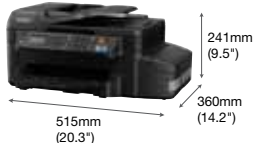

Dimensions & Weight

L655
Weight: 7.4kg (16.3 lb)

Information correct as at June 2016

EPSON INDIA PVT. LTD.

12th Floor, The Millenia, Tower A, No.1,
Murphy Road, Ulsoor, Bangalore - 560 008.
Tel: 080-30515000 Fax: 080-30515005

Regional Offices: Ahmedabad - 3314 8500/01, Chennai - 3967 7500,
Cochin - 4012315, Coimbatore - 98942 19200, Indore - 4701830,
Kolkata - 65009370/77, Mumbai - 3079 8200, New Delhi - 3312 0300/01,
Pune - 3028 6000/05, Hyderabad - 6463 9640/41

Epson Helpline: For product info or service - 1800 425 0011
For service - 1860 3000 1600 (9AM - 6PM) (Mon - Sat)

www.epson.co.in

Dealer's Stamp

Official Partner of Manchester United