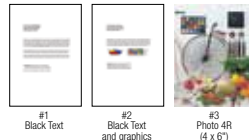

Dimensions & Weight

L655
Weight: 7.4kg (16.3 lb)

Information correct as at June 2016

EPSON INDIA PVT. LTD.

12th Floor, The Millenia, Tower A, No.1,
Murphy Road, Ulsoor, Bangalore - 560 008.
Tel: 080-30515000 Fax: 080-30515005

Regional Offices: Ahmedabad - 3314 8500/01, Chennai - 3967 7500,
Cochin - 4012315, Coimbatore - 98942 19200, Indore - 4701830,
Kolkata - 65009370/77, Mumbai - 3079 8200, New Delhi - 3312 0300/01,
Pune - 3028 6000/05, Hyderabad - 6463 9640/41

Epson Helpline: For product info or service - 1800 425 0011
For service - 1860 3000 1600 (9AM - 6PM) (Mon - Sat)

www.epson.co.in

Dealer's Stamp

Official Partner of Manchester United